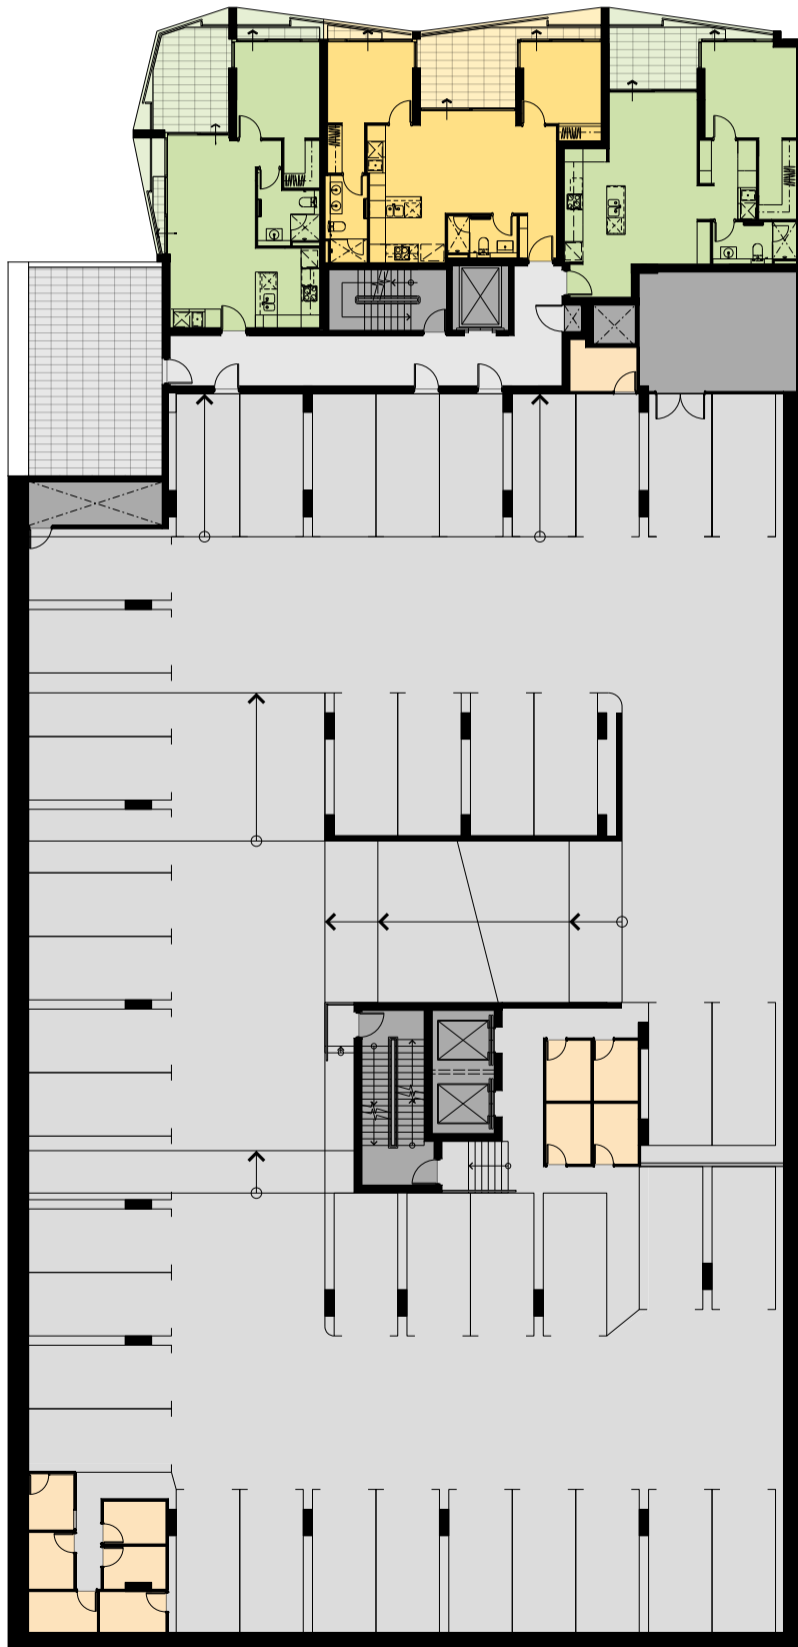

RIVER

LEVEL B1

UNIT 10
TYPE A2

UNIT 11
TYPE C16b

UNIT 12
TYPE A3a

PARK

- 1 BED x 1 BATH
- 2 BED x 2 BATH
- 3 BED x 2 BATH
- STUDIO
- STORE
- CAFE
- AMENITIES