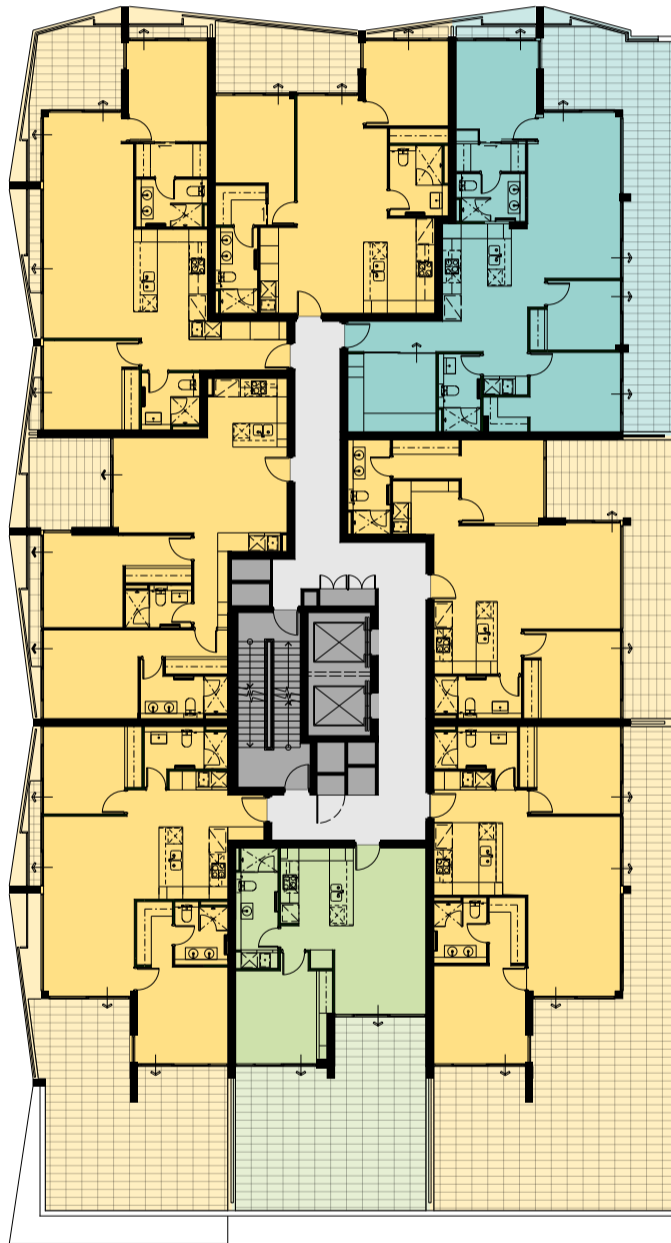

RIVER

LEVEL 03

UNIT 45
TYPE C10

UNIT 46
TYPE C11

UNIT 47
TYPE D1

UNIT 52
TYPE C14

UNIT 48
TYPE C15

PARK

UNIT 51
TYPE C13

UNIT 50
TYPE A6

UNIT 49
TYPE C12

- 1 BED x 1 BATH
- 2 BED x 2 BATH
- 3 BED x 2 BATH
- STUDIO
- STORE
- CAFE
- AMENITIES