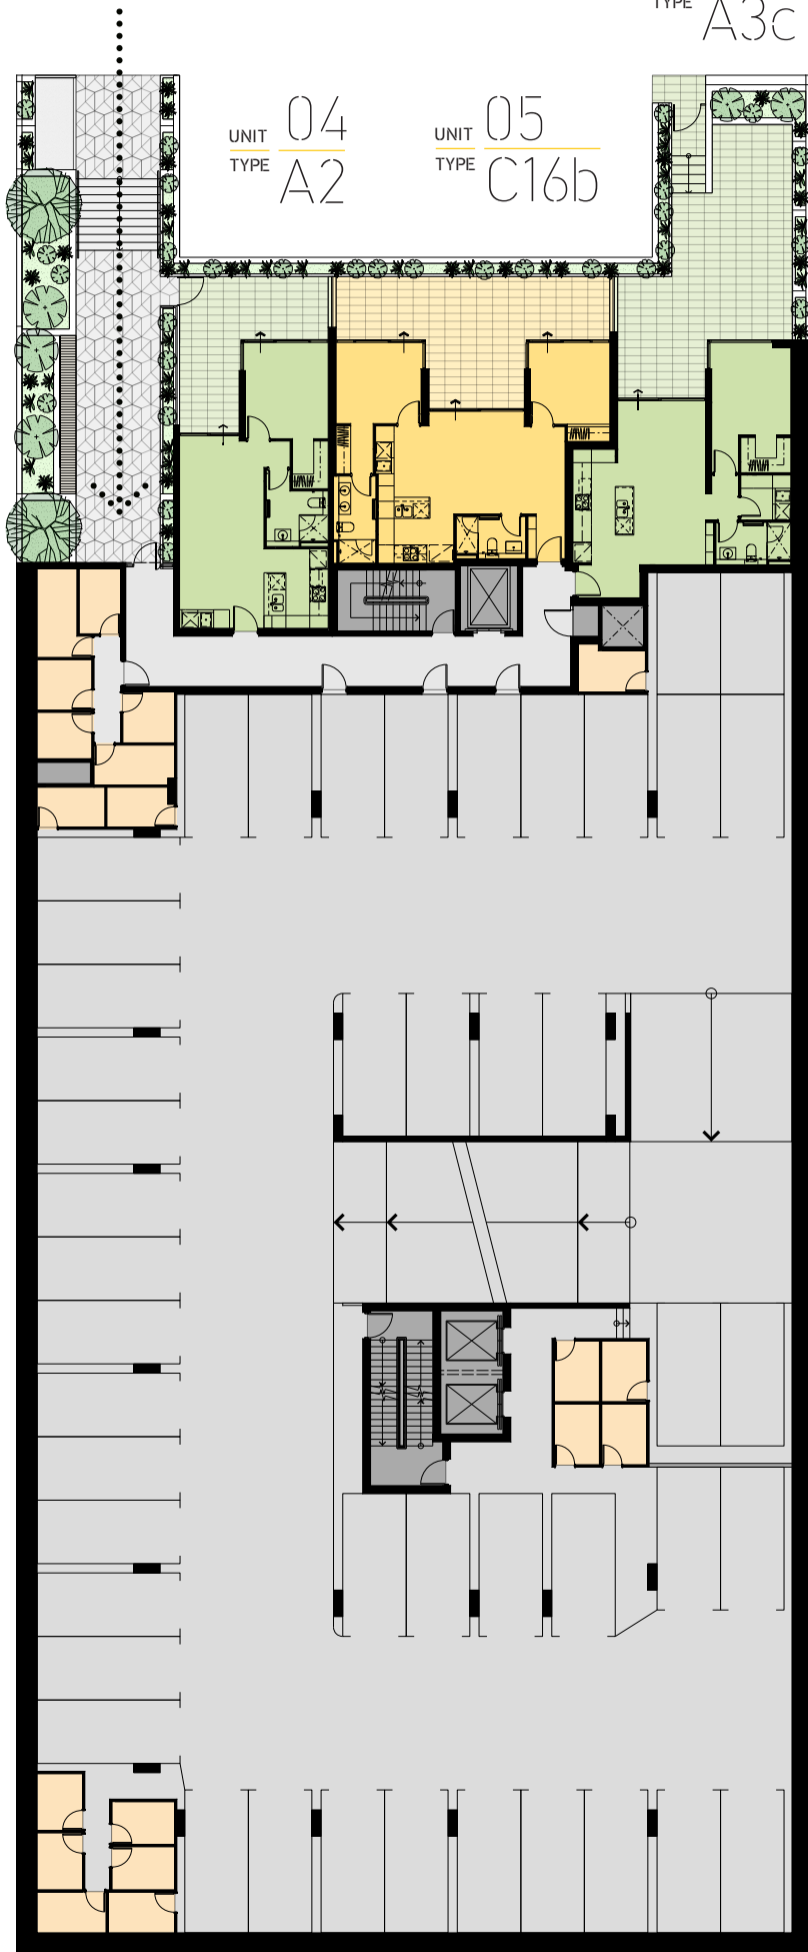

RIVER

UNIT 06
TYPE A3c

UNIT 04
TYPE A2

UNIT 05
TYPE C16b

LEVEL B3

PARK

- 1 BED x 1 BATH
- 2 BED x 2 BATH
- 3 BED x 2 BATH
- STUDIO
- STORE
- CAFE
- AMENITIES