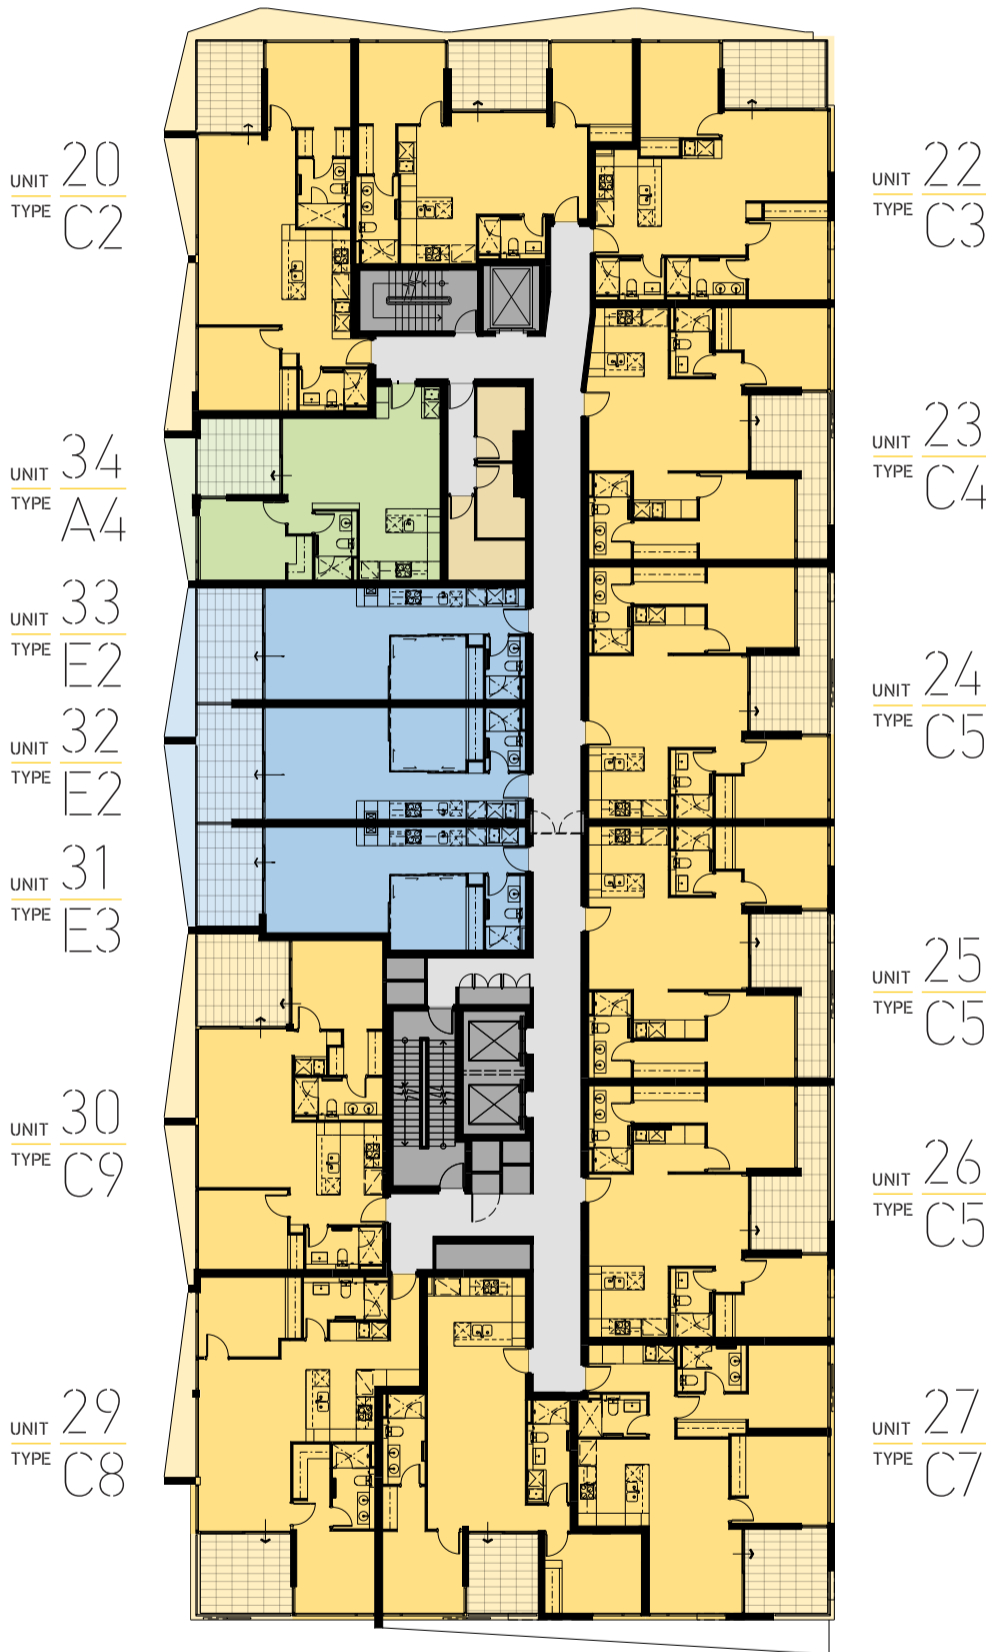

RIVER

01

LEVEL

UNIT 21
TYPE C16a

PARK

UNIT 28
TYPE C17

- 1 BED x 1 BATH
- 2 BED x 2 BATH
- 3 BED x 2 BATH
- STUDIO
- STORE
- CAFE
- AMENITIES