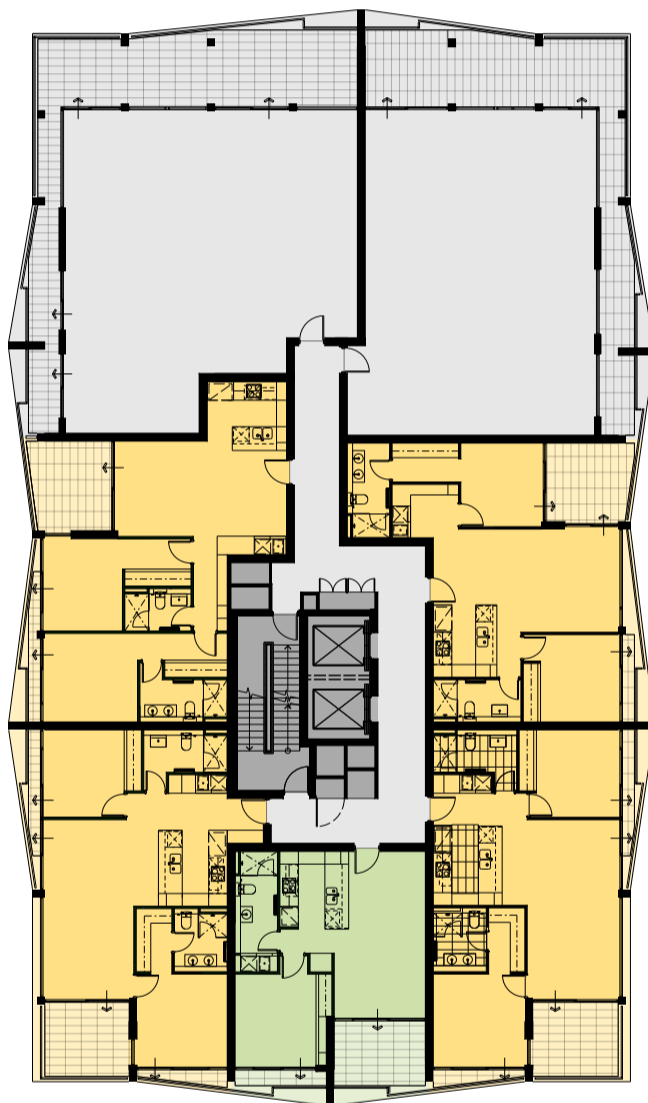

LEVEL

12

RIVER

UNIT 123
TYPE C14

UNIT 119
TYPE C15

PARK

UNIT 122
TYPE C13

UNIT 121
TYPE A6

UNIT 120
TYPE C12

- 1 BED x 1 BATH
- 2 BED x 2 BATH
- 3 BED x 2 BATH
- STUDIO
- STORE
- CAFE
- AMENITIES