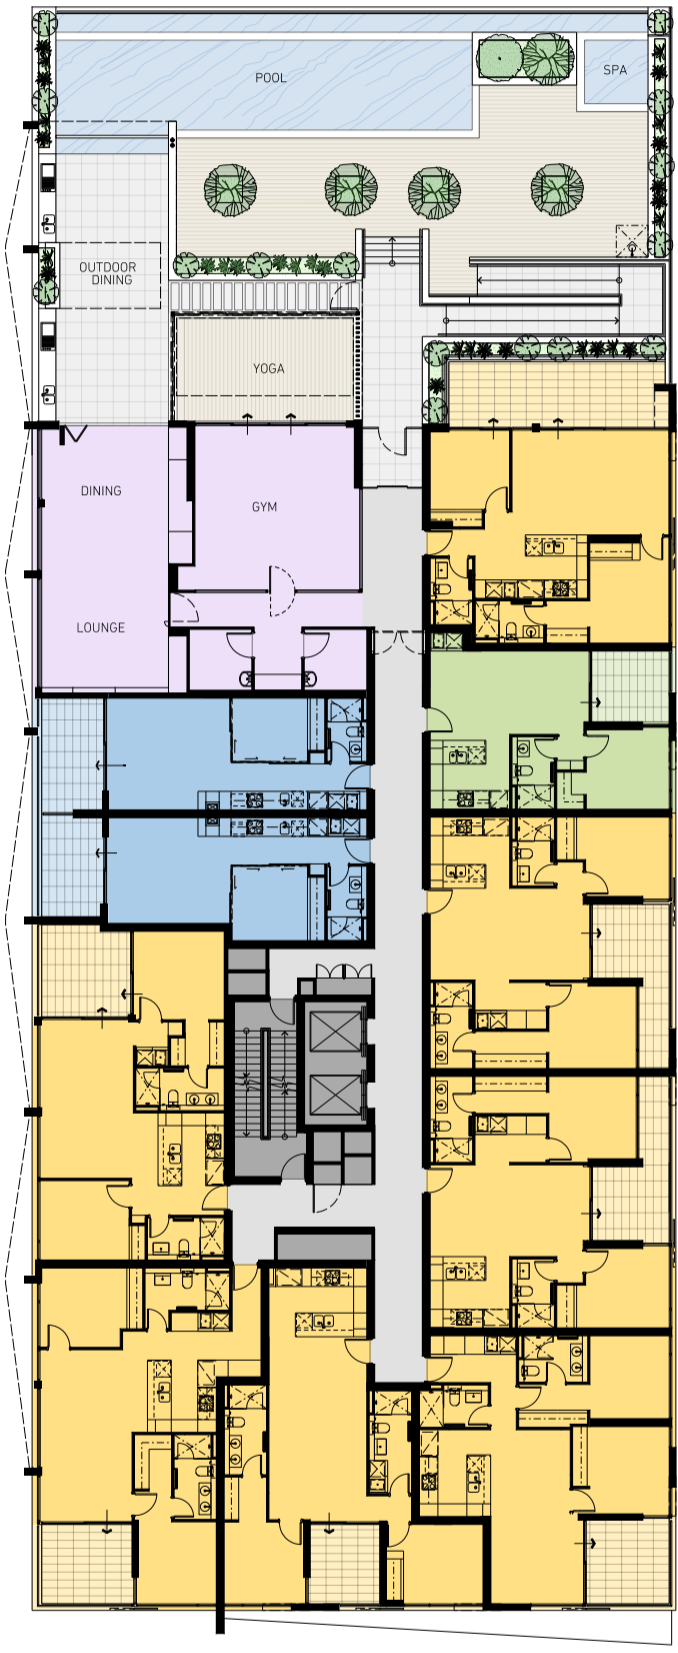

LEVEL 02

RIVER

PARK

- 1 BED x 1 BATH
- 2 BED x 2 BATH
- 3 BED x 2 BATH
- STUDIO
- STORE
- CAFE
- AMENITIES