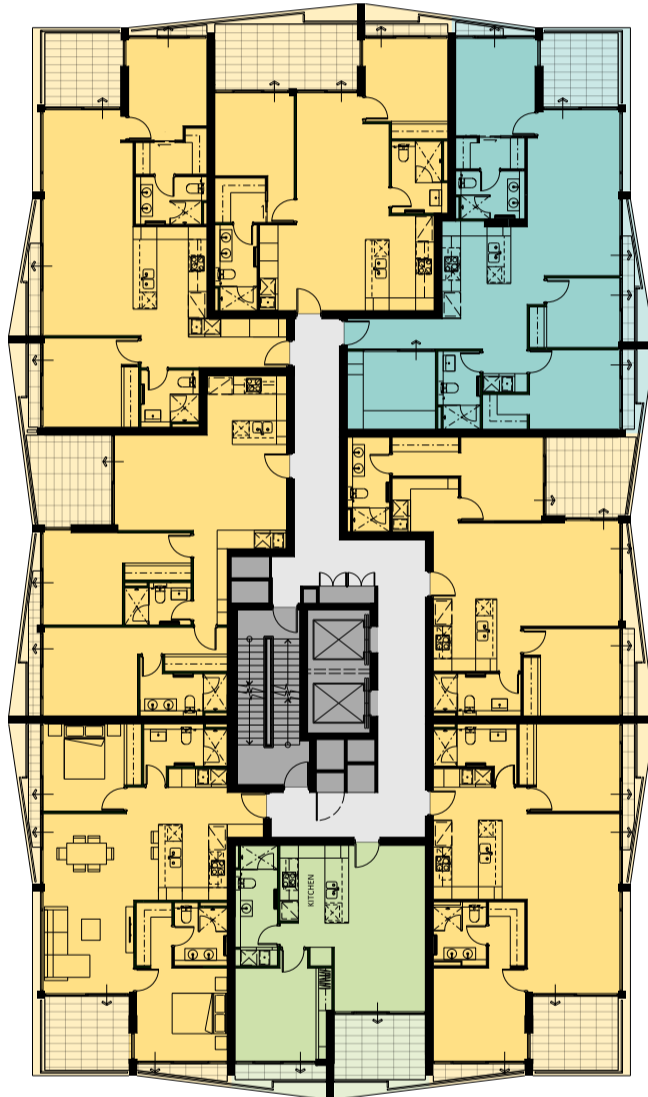

LEVEL 04

RIVER

UNIT 53
TYPE C10

UNIT 54
TYPE C11

UNIT 55
TYPE D1

UNIT 60
TYPE C14

UNIT 56
TYPE C15

PARK

UNIT 59
TYPE C13

UNIT 58
TYPE A6

UNIT 57
TYPE C12

- 1 BED x 1 BATH
- 2 BED x 2 BATH
- 3 BED x 2 BATH
- STUDIO
- STORE
- CAFE
- AMENITIES