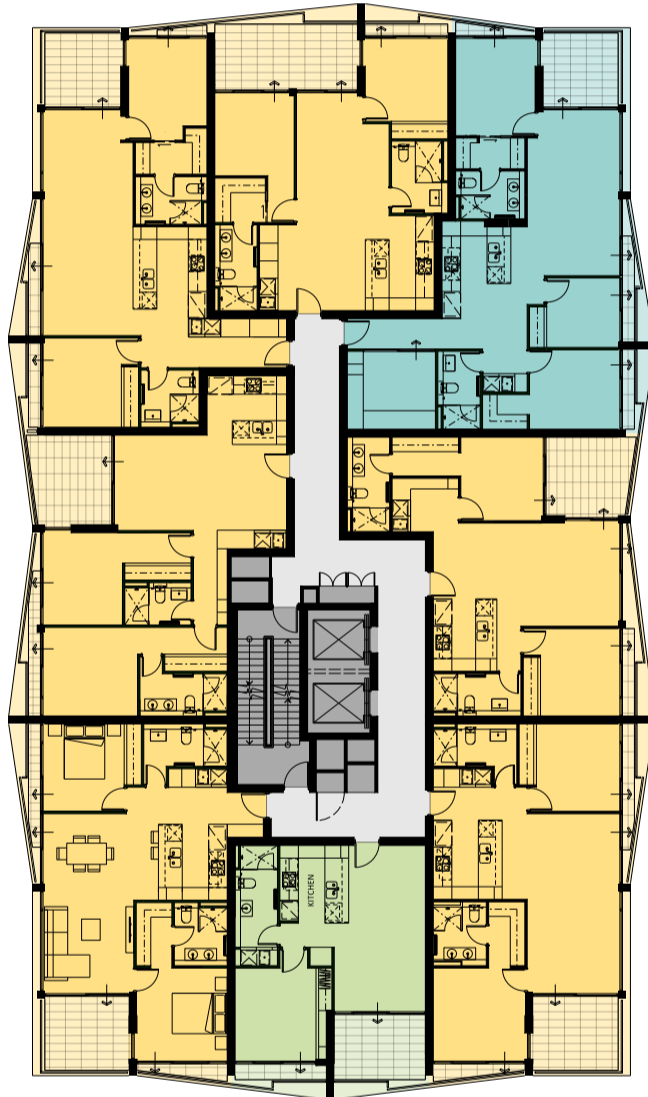

LEVEL

06

RIVER

UNIT 69
TYPE C10

UNIT 70
TYPE C11

UNIT 71
TYPE D1

UNIT 76
TYPE C14

UNIT 72
TYPE C15

PARK

UNIT 75
TYPE C13

UNIT 74
TYPE A6

UNIT 73
TYPE C12

- 1 BED x 1 BATH
- 2 BED x 2 BATH
- 3 BED x 2 BATH
- STUDIO
- STORE
- CAFE
- AMENITIES