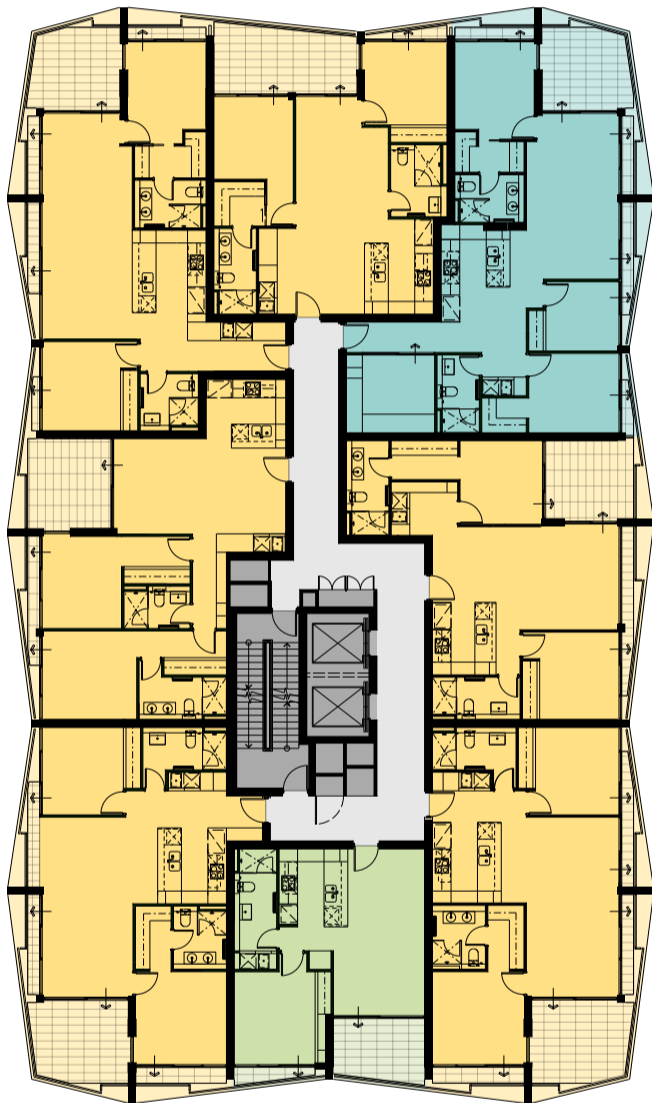

LEVEL 07

RIVER

UNIT 77  
TYPE C10

UNIT 78  
TYPE C11

UNIT 79  
TYPE D1

UNIT 84  
TYPE C14

UNIT 80  
TYPE C15

PARK

UNIT 83  
TYPE C13

UNIT 82  
TYPE A6

UNIT 81  
TYPE C12

- 1 BED x 1 BATH
- 2 BED x 2 BATH
- 3 BED x 2 BATH
- STUDIO
- STORE
- CAFE
- AMENITIES