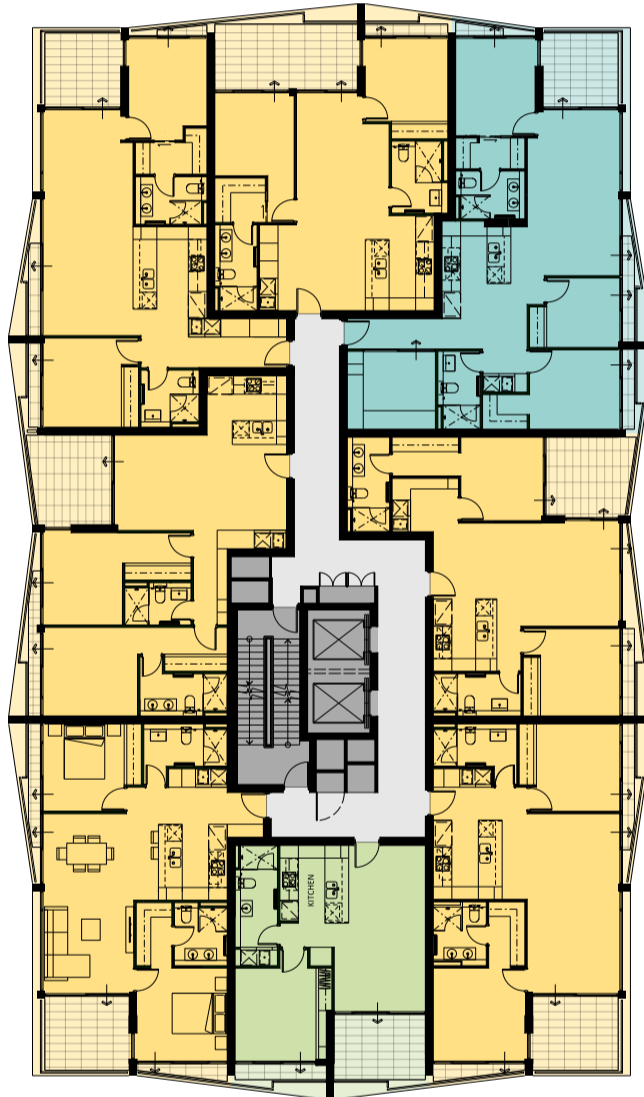

LEVEL

08

RIVER

UNIT 85
TYPE C10

UNIT 86
TYPE C11

UNIT 87
TYPE D1

UNIT 92
TYPE C14

UNIT 88
TYPE C15

PARK

UNIT 91
TYPE C13

UNIT 90
TYPE A6

UNIT 89
TYPE C12

- 1 BED x 1 BATH
- 2 BED x 2 BATH
- 3 BED x 2 BATH
- STUDIO
- STORE
- CAFE
- AMENITIES