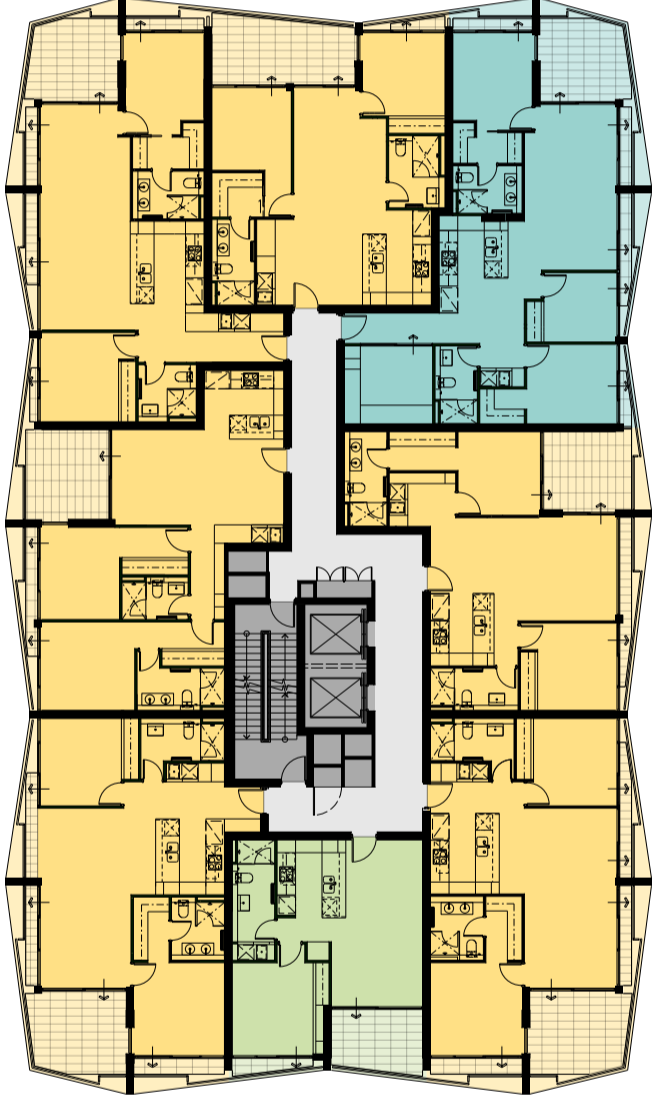

LEVEL 09

RIVER

UNIT 93
TYPE C10 UNIT 94
TYPE C11 UNIT 95
TYPE D1

UNIT 100
TYPE C14

UNIT 96
TYPE C15

PARK

UNIT 99
TYPE C13 UNIT 98
TYPE A6 UNIT 97
TYPE C12

- 1 BED x 1 BATH
- 2 BED x 2 BATH
- 3 BED x 2 BATH
- STUDIO
- STORE
- CAFE
- AMENITIES